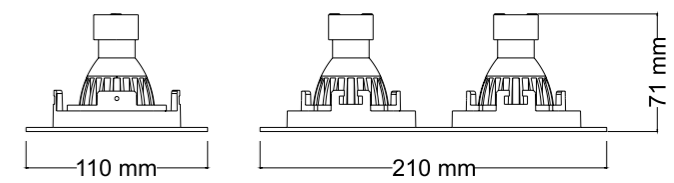

INTERIOR DOWNLIGHT

MATERIAL : ALUMINUM DIE CASTING

LIGHT SOURCE : E27

- BLACK
- METALLIC DARK GRAY