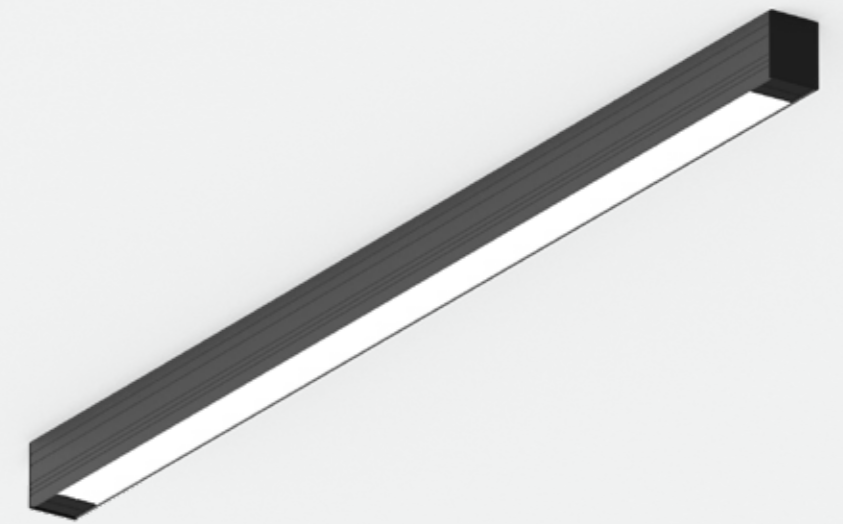

Product type: Wall lamp / Gate lamp / Pendant / Bollard

Color: White, Black

Material: Aluminium, ABS

Light source: LED GU10

Light Color : Daylight, Warm white

Linear lighting

■ Floor Lamp (S)

■ Pendant (L)

■ Wall / ceiling lamp (S)

■ Floor Lamp (L)

■ Pendant (S)

■ Optional :
Customize length
up to 6 m.

■ Wall / ceiling lamp (L)

LINER collection

Cable sling
durable, look neat and easy installation

2 colors led light source

Aluminium length up to 6m
premium looks
without border

Modern style
with frosted acrylic &
grill panel option

Front Cover Type

Frosted Acrylic

Transparent Grill

Light Color

Daylight

Warm white

LINER Rectangula

LINER Floor lamp

LINER Wall lamp

H : 68 cm

H : 128 cm

LINER for office space

custom length ceiling lamp

wall decoration lamp