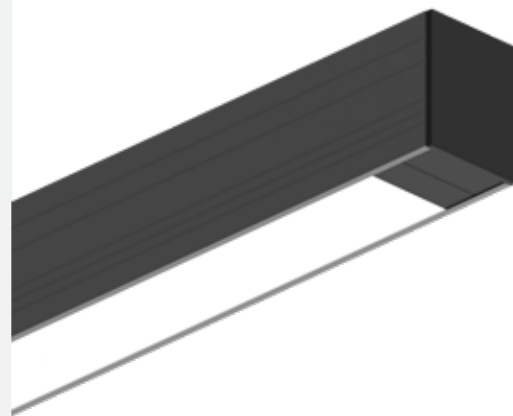

Product type: Wall lamp / Gate lamp / Pendant / Bollard

Color: White, Black

Material: Aluminium, ABS

Light source: LED GU10

Light Color : Daylight, Warm white

Linear lighting

■ Floor Lamp (S)

■ Pendant (L)

■ Wall / ceiling lamp (S)

■ Floor Lamp (L)

■ Pendant (S)

■ Optional :
Customize length
up to 6 m.

■ Wall / ceiling lamp (L)

LINER collection

Cable sling
durable, look neat and easy installation

2 colors led light source