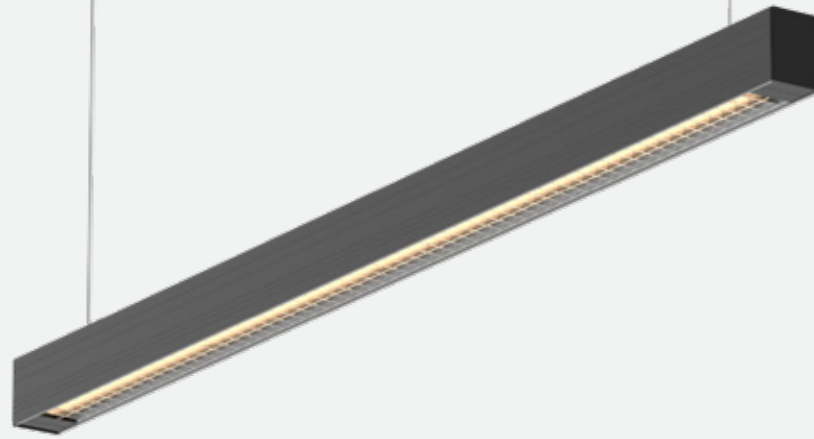

Product type: Wall lamp / Gate lamp / Pendant / Bollard

Color: White, Black

Material: Aluminium, ABS

Light source: LED GU10

Light Color : Daylight, Warm white

Linear lighting

■ Floor Lamp (S)

■ Pendant (L)

■ Wall / ceiling lamp (S)

■ Floor Lamp (L)

■ Pendant (S)

■ Optional :
Customize length
up to 6 m.

■ Wall / ceiling lamp (L)

LINER collection

Cable sling
durable, look neat and easy installation

2 colors led light source

Aluminium length up to 6m
premium looks
without border

Modern style
with frosted acrylic &
grill panel option

Front Cover Type

Frosted Acrylic

Transparent Grill

Light Color

Daylight

Warm white

LINER Rectangula

LINER Floor lamp

LINER Wall lamp

H : 68 cm

H : 128 cm

LINER for office space

custom length ceiling lamp

wall decoration lamp