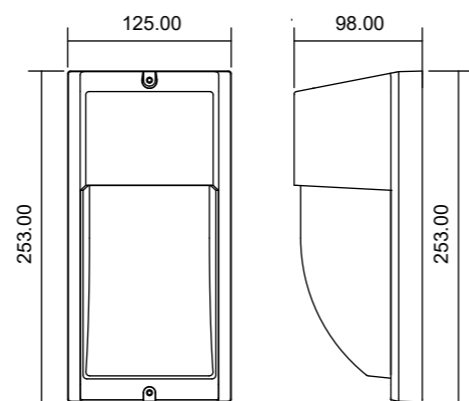

BRARON

MAR

EXTERIOR WALL LIGHT

MATERIAL : ALUMINUM DIE CASTING
LIGHT SOURCE : E27

- BLACK
- METALLIC DARK GRAY

EXTERIOR WALL LIGHT

MATERIAL : ALUMINUM DIE CASTING
LIGHT SOURCE : E27

- BLACK
- METALLIC DARK GRAY