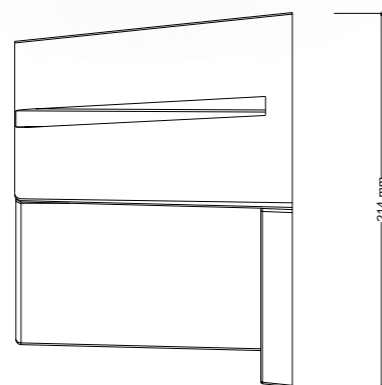

STAR

COLLECTION

EXTERIOR WALL LIGHT

MATERIAL : ALUMINUM DIE CASTING

LIGHT SOURCE : E27

- BLACK
- METALLIC DARK GRAY