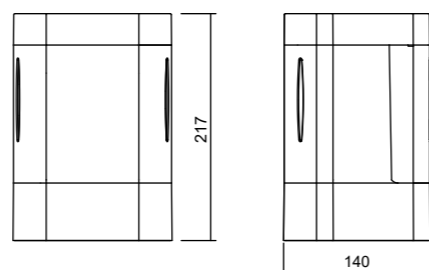

EXTERIOR GATE LIGHT

MATERIAL : ALUMINUM DIE CASTING
LIGHT SOURCE : E27

- BLACK
- METALLIC DARK GRAY