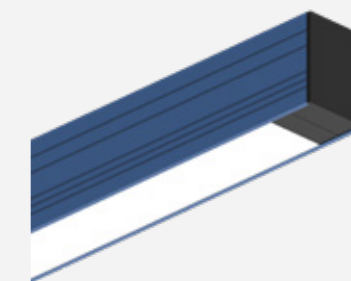

LINER collection

Cable sling
durable, look neat and easy installation

2 colors led light source

Aluminium length up to 6m
premium looks
without border

Modern style
with frosted acrylic &
grill panel option

Front Cover Type

Light Color

Body Color

Blue