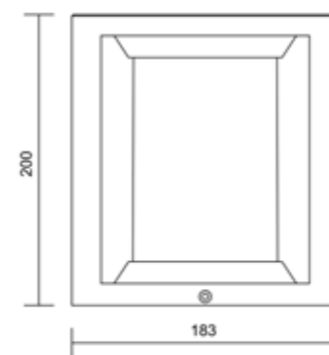

Solar Marky

Product type : Solar cell gate lamp
Color : Black, Metallic dark grey, White
Material : Aluminium, Acrylic
Dimension : 183 x 183 x 200 mm
Light source : LED
Light Color : Daylight, Warm white