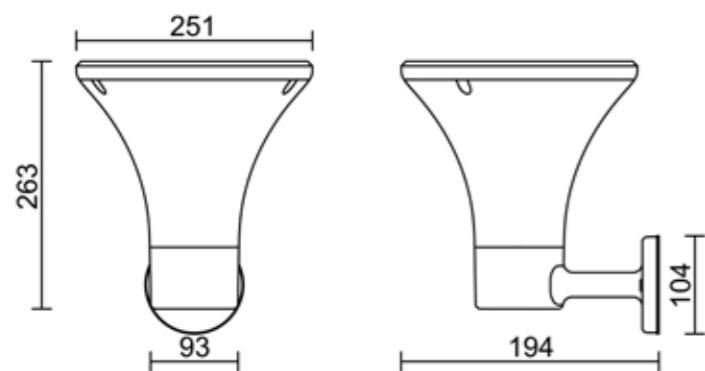

Light source : LED

Light Color : Daylight, Warm white

Dimension : 251 x 260 x 302 mm Wall lamp

251 x 251 x 312.5 mm Gate lamp

251 x 251 x 919 mm Bollard

Solar Aston

Product type: Solar cell Wall lamp / Gate lamp / Bollard

Light source : LED 1 direction & 2 directions

Light Color : Daylight, Warm white

Solar Vatte

Product type: Solar cell Wall lamp
Color: Black
Material: ABS
Dimension: 275 x 296 x 83 mm
Light source: LED
Light Color : Daylight, Warm white

Scan here for more product animation

Solar Marky

Product type : Solar cell gate lamp
Color : Black, Metallic dark grey, White
Material : Aluminium, Acrylic
Dimension : 183 x 183 x 200 mm
Light source : LED
Light Color : Daylight, Warm white

Solar Martin

Product type : Solar cell Wall lamp / Gate lamp / Bollard

Color : Black

Material : ABS, Acrylic

Dimension : 251 x 251 mm

Light source : LED

Light Color : Daylight, Warm white

Exterior lighting