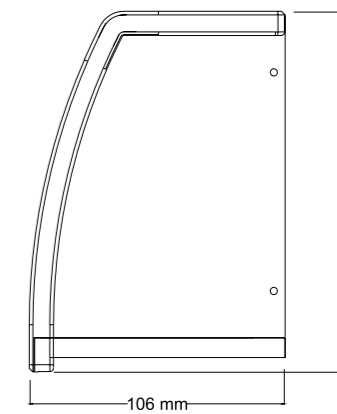

CURVE

MATERIAL : ALUMINUM DIE CASTING
LIGHT SOURCE : E27

- BLACK
- METALLIC DARK GRAY