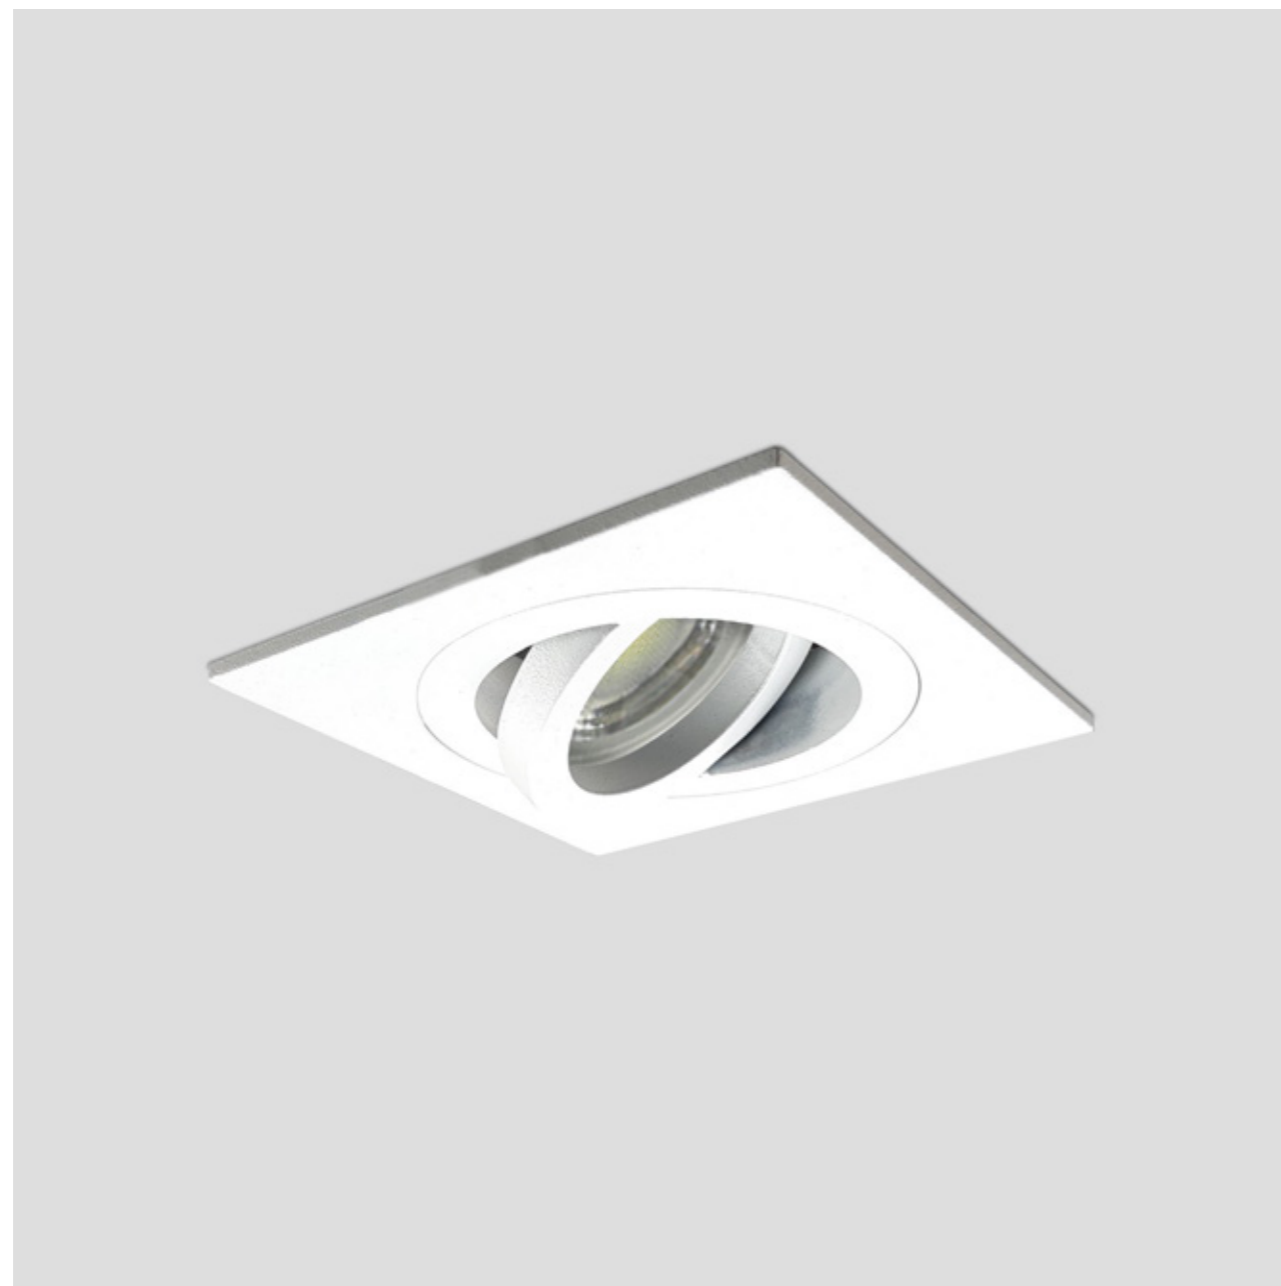

A3

INTERIOR DOWNLIGHT

MATERIAL : ALUMINUM DIE CASTING

LIGHT SOURCE : MR16

DIMENSION : 98 X 98 X 35 mm

● BLACK

● METALLIC DARK GRAY