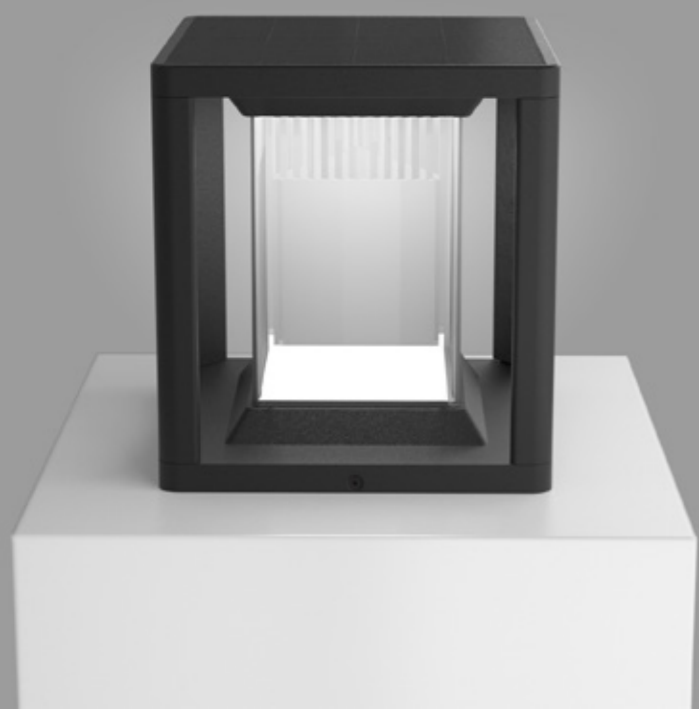

Light source : LED

Light Color : Daylight, Warm white

Dimension : 251 x 260 x 302 mm Wall lamp

251 x 251 x 312.5 mm Gate lamp

251 x 251 x 919 mm Bollard

Solar Aston

Product type: Solar cell Wall lamp / Gate lamp / Bollard

144 x 144 mm x 800 mm (Bollard)

*Height can be adjusted

Solar Mali

Product type : Solar cell Wall lamp / Gate lamp / Bollard

Color : Black

Material : Acrylic, ABS

Light source : LED

Light Color : Daylight, Warm white

Light source : LED 1 direction & 2 directions

Light Color : Daylight, Warm white

Solar Vatte

Product type: Solar cell Wall lamp
Color: Black
Material: ABS
Dimension: 275 x 296 x 83 mm
Light source: LED
Light Color : Daylight, Warm white

Scan here for more product animation

Solar Marky

Product type : Solar cell gate lamp
Color : Black, Metallic dark grey, White
Material : Aluminium, Acrylic
Dimension : 183 x 183 x 200 mm
Light source : LED
Light Color : Daylight, Warm white