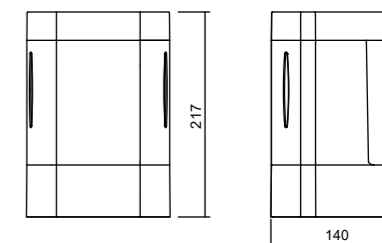

EXTERIOR WALL LIGHT

MATERIAL : ALUMINUM DIE CASTING
LIGHT SOURCE : E27

- BLACK
- METALLIC DARK GRAY