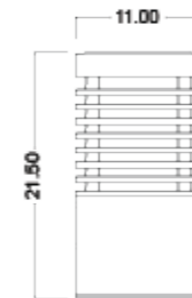

EXTERIOR GATE LIGHT

MATERIAL : ALUMINUM DIE CASTING
LIGHT SOURCE : E27

- BLACK
- METALLIC DARK GRAY