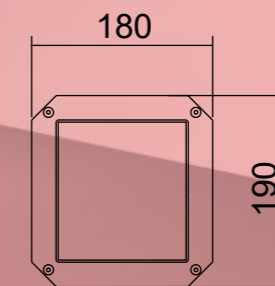

LINER Rectangula

LINER Floor lamp

LINER Wall lamp

H : 68 cm

H : 128 cm

LINER for office space

custom length ceiling lamp

wall decoration lamp

Color: Black, Metallic dark grey, White, Red, Yellow

Material: Aluminium, ABS

Light source: LED

Light Color : Daylight, Warm white

Dimension : 144 x 144 x x 310 mm (gate lamp)

193.5 x 235 x 310 mm (Wall lamp)

Dimension : 251 x 260 x 183 mm Wall lamp

251 x 251 x 194 mm Gate lamp

251 x 251 x 800 mm Bollard

Solar Landy

Product type : Solar cell Floor lamp / Wall lamp

Color : Black

Material : ABS, Acrylic

Dimension : 190 x 180 x 28.3 mm

Light source : LED 1 direction & 2 directions

Light Color : Daylight, Warm white

Solar Vatte

Product type: Solar cell Wall lamp
Color: Black
Material: ABS
Dimension: 275 x 296 x 83 mm
Light source: LED
Light Color : Daylight, Warm white