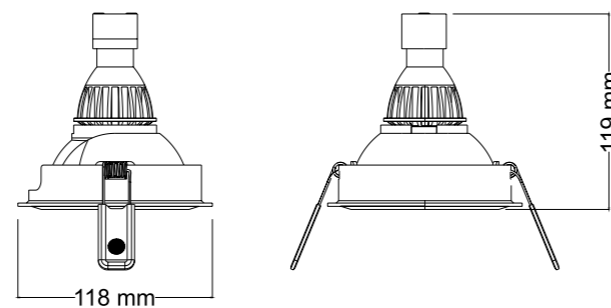

INTERIOR DOWNLIGHT

MATERIAL : ALUMINUM DIE CASTING

LIGHT SOURCE : E27

● BLACK

● METALLIC DARK GRAY