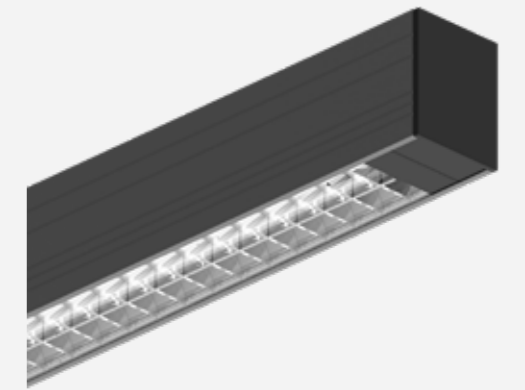

Product type: Wall lamp / Gate lamp / Pendant / Bollard

Color: White, Black

Material: Aluminium, ABS

Light source: LED GU10

Light Color : Daylight, Warm white

Linear lighting

■ Floor Lamp (S)

■ Pendant (L)

■ Wall / ceiling lamp (S)

■ Floor Lamp (L)

■ Pendant (S)

■ Optional :
Customize length
up to 6 m.

■ Wall / ceiling lamp (L)

LINER collection

Cable sling
durable, look neat and easy installation

2 colors led light source

Aluminium length up to 6m
premium looks
without border

Modern style
with frosted acrylic &
grill panel option

Front Cover Type

Frosted Acrylic

Transparent Grill

Light Color

Daylight

Warm white