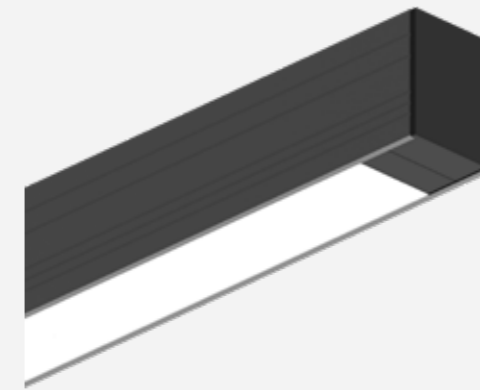

■ Wall / ceiling lamp (S)

■ Floor Lamp (L)

■ Pendant (S)

■ Optional :
Customize length
up to 6 m.

■ Wall / ceiling lamp (L)

LINER collection

Cable sling
durable, look neat and easy installation

2 colors led light source

Aluminium length up to 6m
premium looks
without border

Modern style
with frosted acrylic &
grill panel option

Front Cover Type

Frosted Acrylic

Transparent Grill

Light Color

Daylight

Warm white