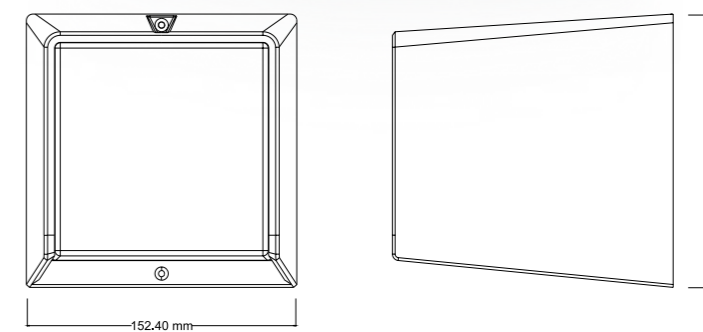

EXTERIOR WALL LIGHT

MATERIAL : ALUMINUM DIE CASTING
LIGHT SOURCE : E27

- BLACK
- METALLIC DARK GRAY