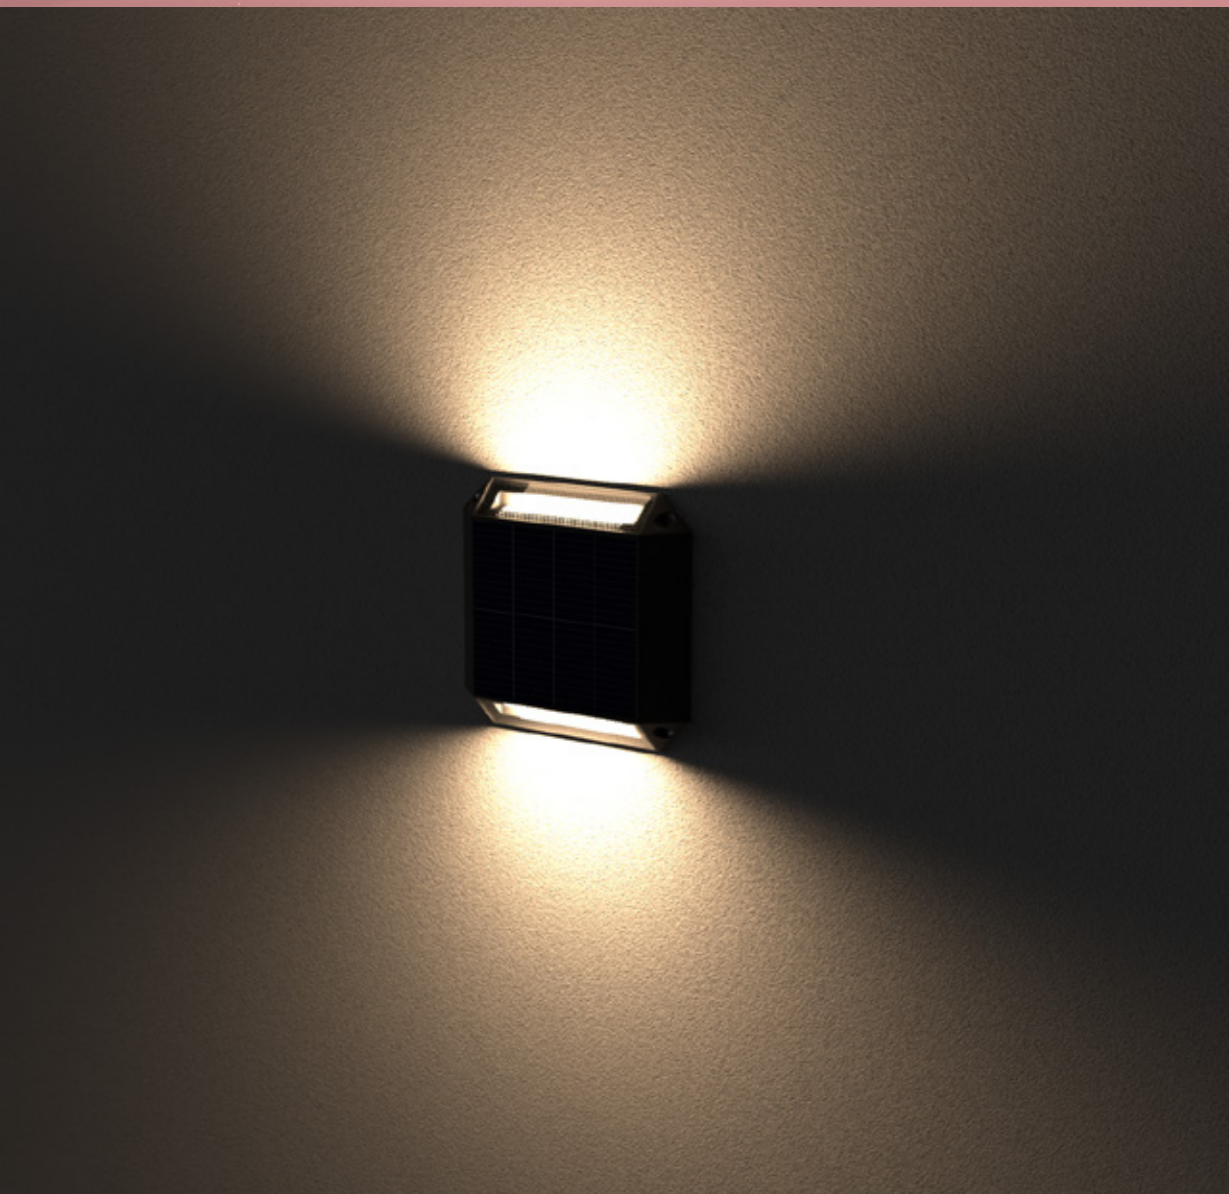

Product type: Wall lamp / Gate lamp / Pendant / Bollard

Color: White, Black

Material: Aluminium, ABS

Light source: LED GU10

Light Color : Daylight, Warm white

Linear lighting

■ Floor Lamp (S)

■ Pendant (L)

144 x 144 mm x 800 mm (Bollard)

*Height can be adjusted

Solar Mali

Product type : Solar cell Wall lamp / Gate lamp / Bollard

Color : Black

Material : Acrylic, ABS

Light source : LED

Light Color : Daylight, Warm white

Dimension : 251 x 260 x 183 mm Wall lamp

251 x 251 x 194 mm Gate lamp

251 x 251 x 800 mm Bollard

Solar Landy

Product type : Solar cell Floor lamp / Wall lamp

Color : Black

Material : ABS, Acrylic

Dimension : 190 x 180 x 28.3 mm

Light source : LED 1 direction & 2 directions

Light Color : Daylight, Warm white

Solar Vatte

Product type: Solar cell Wall lamp
Color: Black
Material: ABS
Dimension: 275 x 296 x 83 mm
Light source: LED
Light Color : Daylight, Warm white