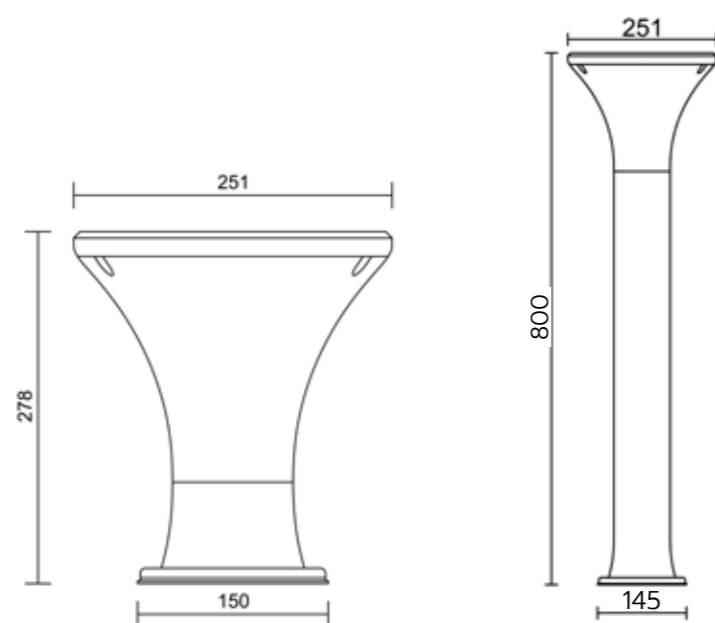

Light source : LED

Light Color : Daylight, Warm white

Dimension : 251 x 260 x 302 mm Wall lamp

251 x 251 x 312.5 mm Gate lamp

251 x 251 x 919 mm Bollard

Solar Aston

Product type: Solar cell Wall lamp / Gate lamp / Bollard

Light source : LED 1 direction & 2 directions

Light Color : Daylight, Warm white

Solar Vatte

Product type: Solar cell Wall lamp
Color: Black
Material: ABS
Dimension: 275 x 296 x 83 mm
Light source: LED
Light Color : Daylight, Warm white

Scan here for more product animation

Solar Marky

Product type : Solar cell gate lamp
Color : Black, Metallic dark grey, White
Material : Aluminium, Acrylic
Dimension : 183 x 183 x 200 mm
Light source : LED
Light Color : Daylight, Warm white

Solar Martin

Product type : Solar cell Wall lamp / Gate lamp / Bollard

Color : Black

Material : ABS, Acrylic

Dimension : 251 x 251 mm

Light source : LED

Light Color : Daylight, Warm white

Exterior lighting