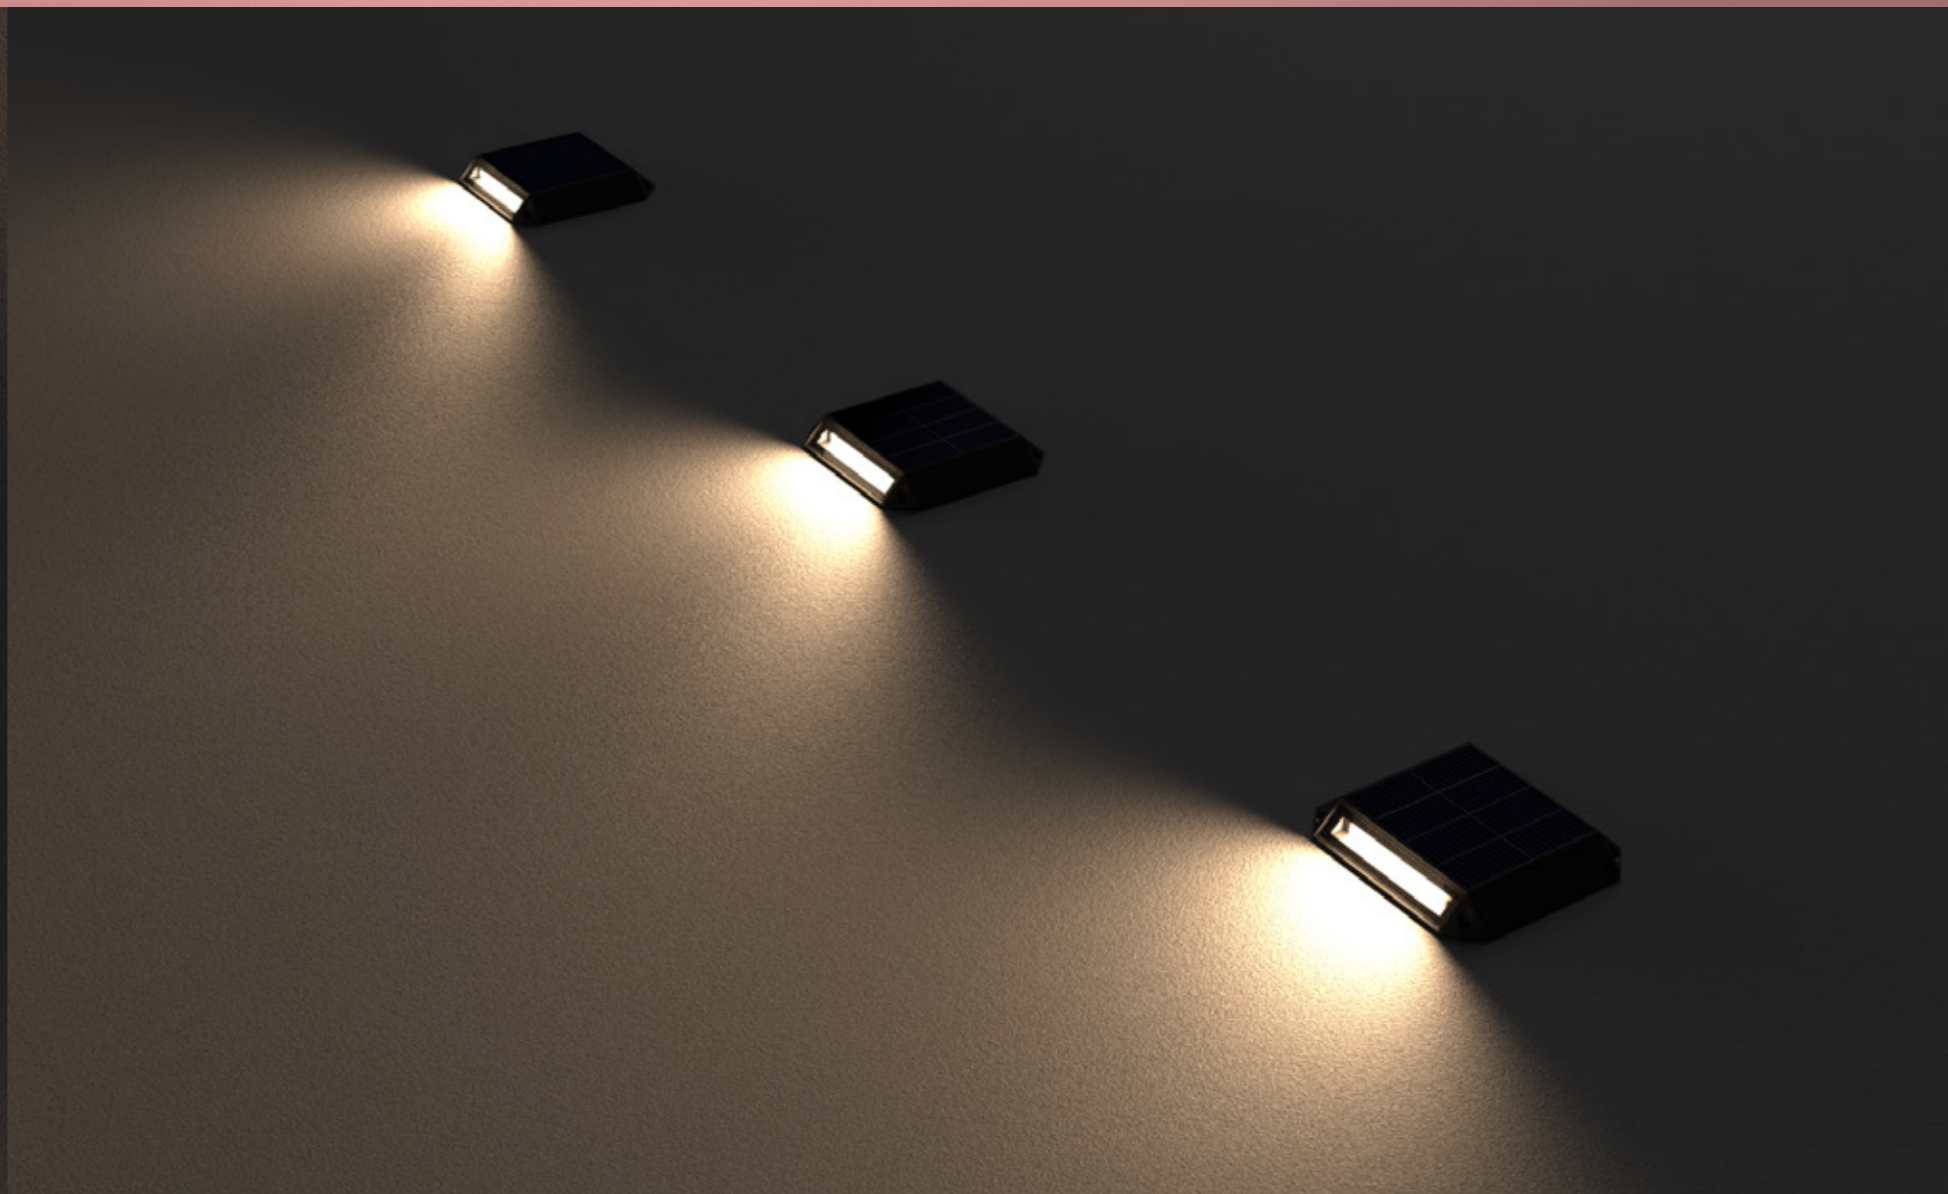

144 x 144 mm x 800 mm (Bollard)

*Height can be adjusted

Solar Mali

Product type : Solar cell Wall lamp / Gate lamp / Bollard

Color : Black

Material : Acrylic, ABS

Light source : LED

Light Color : Daylight, Warm white

Dimension : 251 x 260 x 183 mm Wall lamp

251 x 251 x 194 mm Gate lamp

251 x 251 x 800 mm Bollard

Solar Landy

Product type : Solar cell Floor lamp / Wall lamp

Color : Black

Material : ABS, Acrylic

Dimension : 190 x 180 x 28.3 mm

Light source : LED 1 direction & 2 directions

Light Color : Daylight, Warm white

Solar Vatte

Product type: Solar cell Wall lamp
Color: Black
Material: ABS
Dimension: 275 x 296 x 83 mm
Light source: LED
Light Color : Daylight, Warm white

Scan here for more product animation

Solar Marky

Product type : Solar cell gate lamp
Color : Black, Metallic dark grey, White
Material : Aluminium, Acrylic
Dimension : 183 x 183 x 200 mm
Light source : LED
Light Color : Daylight, Warm white