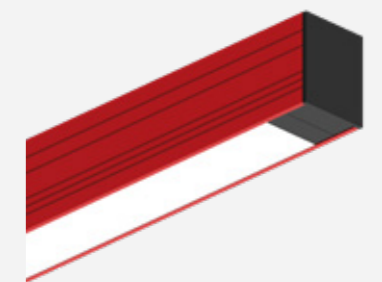

LINER collection

Cable sling
durable, look neat and easy installation

2 colors led light source

Aluminium length up to 6m
premium looks
without border

Modern style
with frosted acrylic &
grill panel option

Front Cover Type

Light Color

Body Color

Red