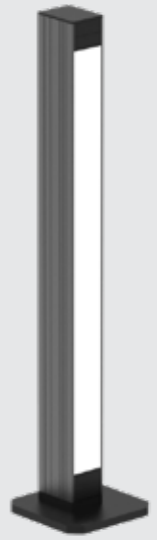

Product type: Wall lamp / Gate lamp / Pendant / Bollard

Color: White, Black

Material: Aluminium, ABS

Light source: LED GU10

Light Color : Daylight, Warm white

Linear lighting

■ Floor Lamp (S)

■ Pendant (L)

■ Wall / ceiling lamp (S)

■ Floor Lamp (L)

■ Pendant (S)

■ Optional :
Customize length
up to 6 m.

■ Wall / ceiling lamp (L)

LINER collection

Cable sling
durable, look neat and easy installation

2 colors led light source

Aluminium length up to 6m
premium looks
without border

Modern style
with frosted acrylic &
grill panel option

Front Cover Type

Frosted Acrylic

Transparent Grill

Light Color

Daylight

Warm white

LINER Rectangula

LINER Floor lamp

LINER Wall lamp

H : 68 cm

H : 128 cm

LINER for office space

custom length ceiling lamp

wall decoration lamp