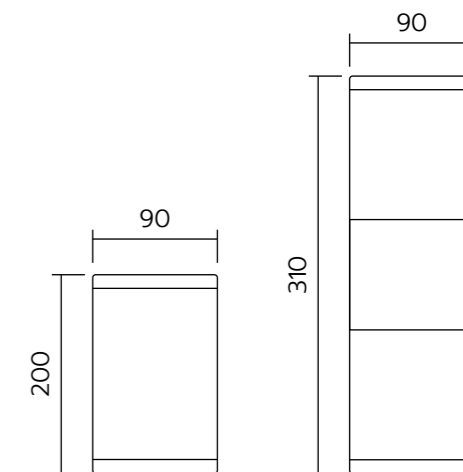

Light source : LED

Light Color : Daylight, Warm white

Dimension : 251 x 260 x 302 mm Wall lamp

251 x 251 x 312.5 mm Gate lamp

251 x 251 x 919 mm Bollard

Solar Aston

Product type: Solar cell Wall lamp / Gate lamp / Bollard

LUX-06

Product type : Wall lamp
Material : Aluminum, PC
Dimension : 90 X 145 X 160 mm
Light source : LED E27 X 1

LUX-08

Product type : Wall lamp
Material : Aluminum, PMMA
Dimension : 250 X 105 X 125 mm
Light source : LED E27 X 1

LUX-05

Product type : Wall lamp
Material : Aluminum, PMMA
Dimension : 90 X 150 X 200 mm
Light source : LED E27 X 1
Dimension : 90 X 150 X 310 mm
Light source : LED E27 X 2

LUX-07

Product type : Wall lamp
Material : Aluminum, PC
Dimension : 90 X 150 X 160 mm
Light source : LED E27 X 1
Dimension : 90 X 150 X 252 mm
Light source : LED E27 X 2