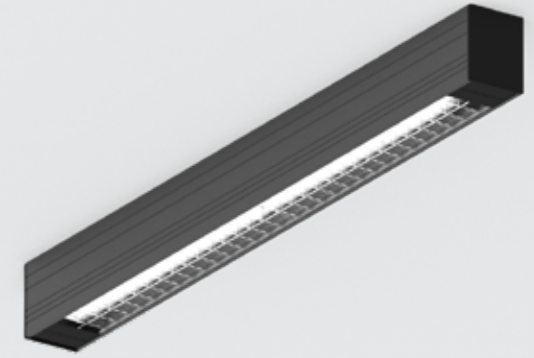

Product type: Wall lamp / Gate lamp / Pendant / Bollard

Color: White, Black

Material: Aluminium, ABS

Light source: LED GU10

Light Color : Daylight, Warm white

Linear lighting

■ Floor Lamp (S)

■ Pendant (L)

■ Wall / ceiling lamp (S)

■ Floor Lamp (L)

■ Pendant (S)

■ Optional :
Customize length
up to 6 m.

■ Wall / ceiling lamp (L)

LINER collection

Cable sling
durable, look neat and easy installation

2 colors led light source

Aluminium length up to 6m
premium looks
without border

Modern style
with frosted acrylic &
grill panel option

Front Cover Type

Frosted Acrylic

Transparent Grill

Light Color

Daylight

Warm white