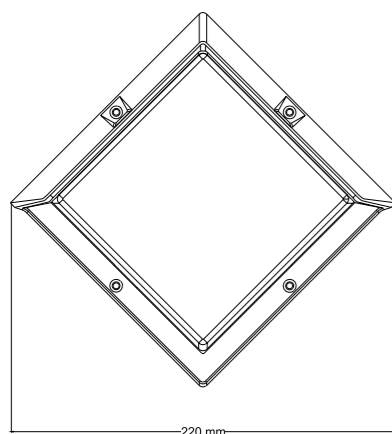

STAR

COLLECTION

EXTERIOR WALL LIGHT

MATERIAL : ALUMINUM DIE CASTING

LIGHT SOURCE : E27

- BLACK
- METALLIC DARK GRAY