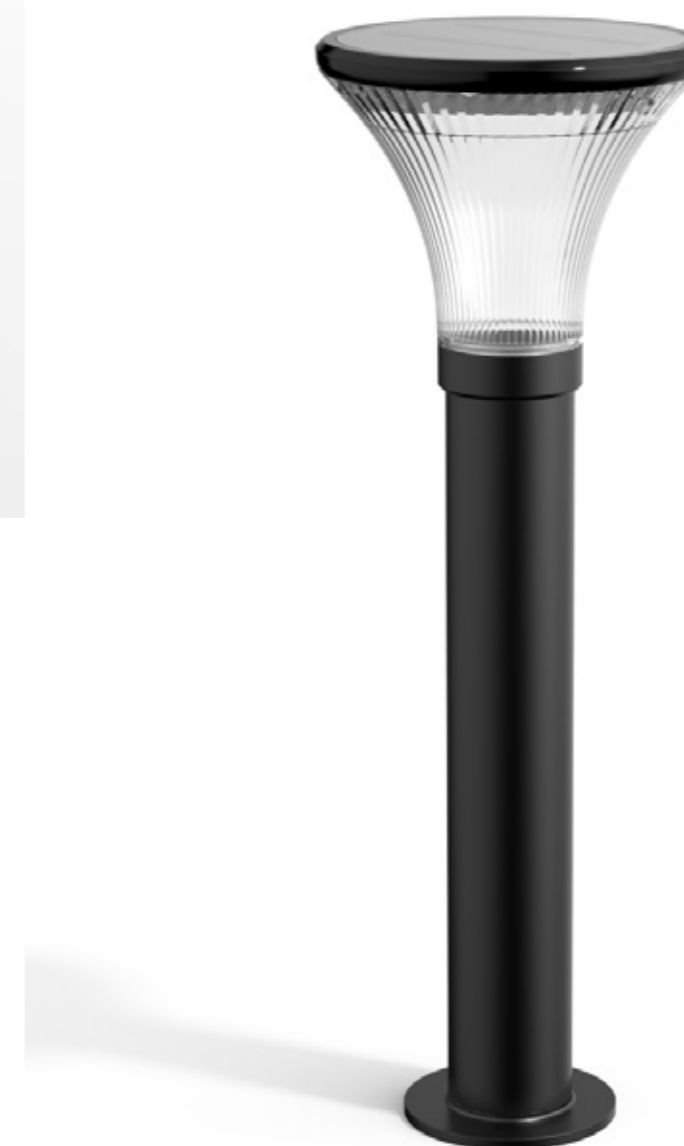

Product type: Wall lamp / Gate lamp / Pendant / Bollard

Color: White, Black

Material: Aluminium, ABS

Light source: LED GU10

Light Color : Daylight, Warm white

Linear lighting

■ Floor Lamp (S)

■ Pendant (L)

Light source : LED 1 direction & 2 directions

Light Color : Daylight, Warm white

Solar Vatte

Product type: Solar cell Wall lamp
Color: Black
Material: ABS
Dimension: 275 x 296 x 83 mm
Light source: LED
Light Color : Daylight, Warm white

Scan here for more product animation

Solar Marky

Product type : Solar cell gate lamp
Color : Black, Metallic dark grey, White
Material : Aluminium, Acrylic
Dimension : 183 x 183 x 200 mm
Light source : LED
Light Color : Daylight, Warm white

Solar Martin

Product type : Solar cell Wall lamp / Gate lamp / Bollard

Color : Black

Material : ABS, Acrylic

Dimension : 251 x 251 mm

Light source : LED

Light Color : Daylight, Warm white

Exterior lighting