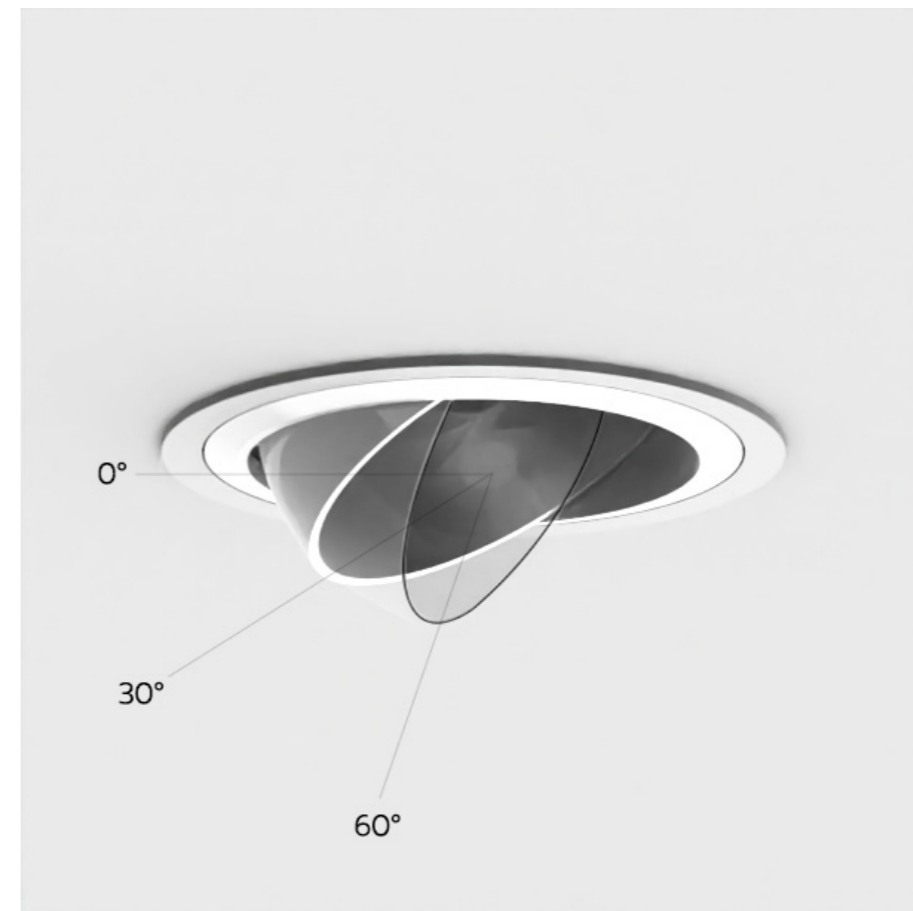

Series 6

INTERIOR DOWNLIGHT

MATERIAL : ALUMINUM DIE CASTING

LIGHT SOURCE : E27

● BLACK

● METALLIC DARK GRAY