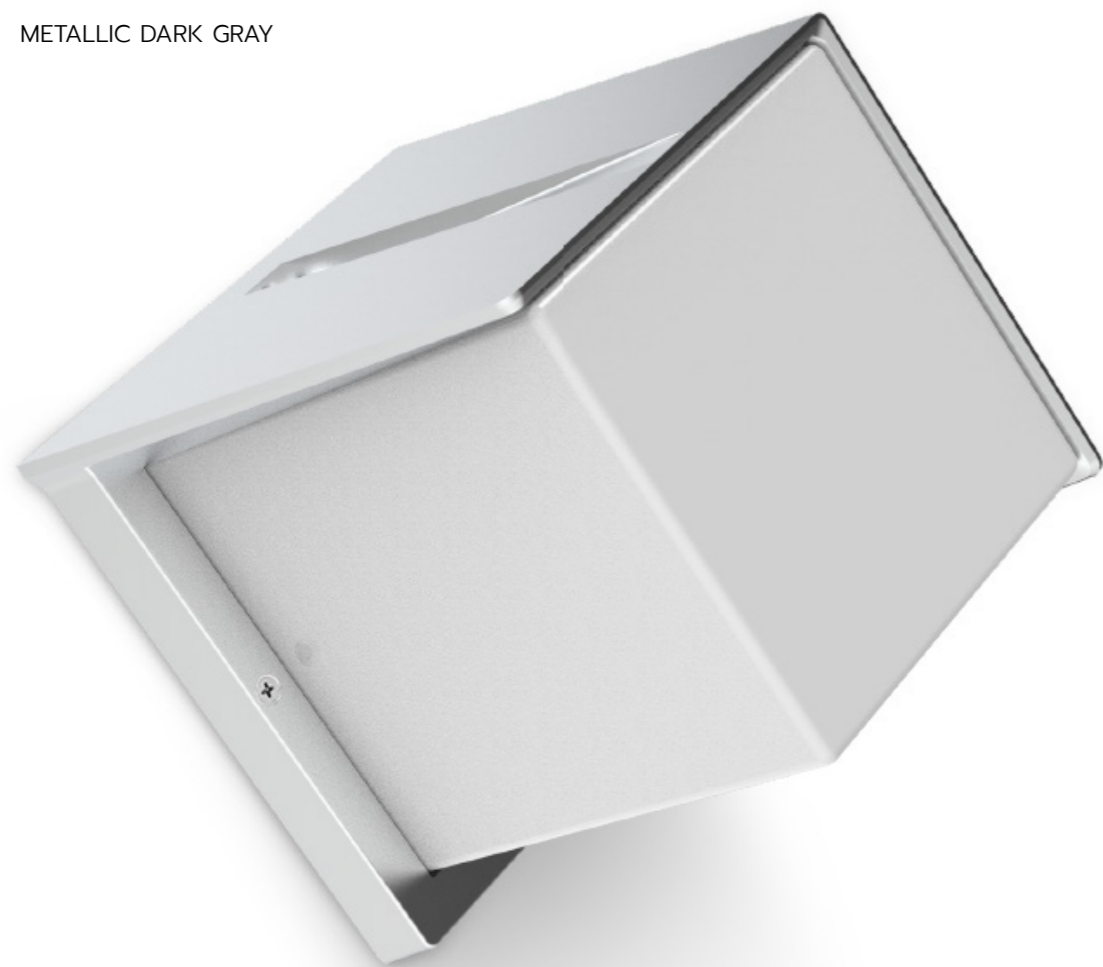

STAR

COLLECTION

EXTERIOR WALL LIGHT

MATERIAL : ALUMINUM DIE CASTING

LIGHT SOURCE : E27

- BLACK
- METALLIC DARK GRAY