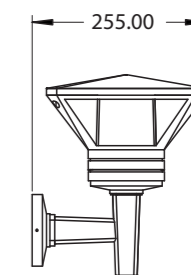

S - LOOF

COLLECTION

EXTERIOR WALL LIGHT

MATERIAL : ALUMINUM DIE CASTING
LIGHT SOURCE : E27

- BLACK
- METALLIC DARK GRAY

EXTERIOR BALLARD

MATERIAL : ALUMINUM DIE CASTING
LIGHT SOURCE : E27

- BLACK
- METALLIC DARK GRAY