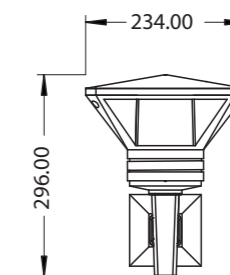

S - LOOF

COLLECTION

EXTERIOR WALL LIGHT

MATERIAL : ALUMINUM DIE CASTING
LIGHT SOURCE : E27

- BLACK
- METALLIC DARK GRAY

EXTERIOR BALLARD

MATERIAL : ALUMINUM DIE CASTING
LIGHT SOURCE : E27

- BLACK
- METALLIC DARK GRAY