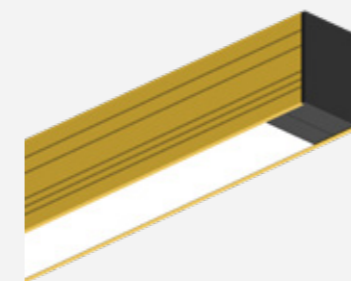

LINER collection

Cable sling
durable, look neat and easy installation

2 colors led light source

Aluminium length up to 6m
premium looks
without border

Modern style
with frosted acrylic &
grill panel option

Front Cover Type

Light Color

Body Color

Yellow