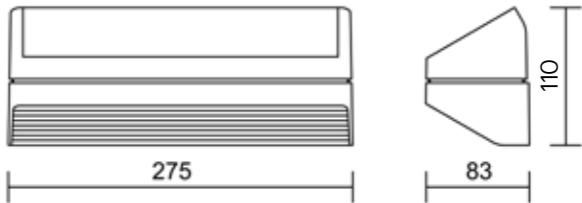

Dimension : 251 x 260 x 183 mm Wall lamp

251 x 251 x 194 mm Gate lamp

251 x 251 x 800 mm Bollard

Solar Landy

Product type : Solar cell Floor lamp / Wall lamp

Color : Black

Material : ABS, Acrylic

Dimension : 190 x 180 x 28.3 mm

Light source : LED 1 direction & 2 directions

Light Color : Daylight, Warm white

Solar Vatte

Product type: Solar cell Wall lamp
Color: Black
Material: ABS
Dimension: 275 x 296 x 83 mm
Light source: LED
Light Color : Daylight, Warm white