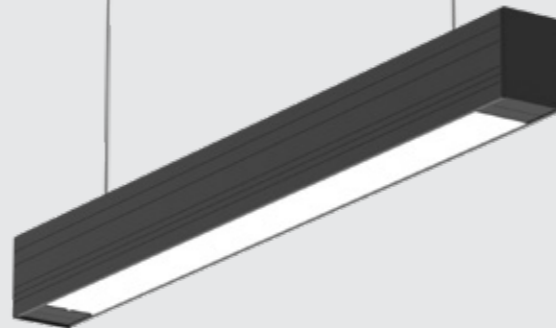

Product type: Wall lamp / Gate lamp / Pendant / Bollard

Color: White, Black

Material: Aluminium, ABS

Light source: LED GU10

Light Color : Daylight, Warm white

Linear lighting

■ Floor Lamp (S)

■ Pendant (L)

■ Wall / ceiling lamp (S)

■ Floor Lamp (L)

■ Pendant (S)

■ Optional :
Customize length
up to 6 m.

■ Wall / ceiling lamp (L)

LINER collection

Cable sling
durable, look neat and easy installation

2 colors led light source

LINER Rectangula

LINER Floor lamp

LINER Wall lamp

H : 68 cm

H : 128 cm

LINER for office space

custom length ceiling lamp

wall decoration lamp