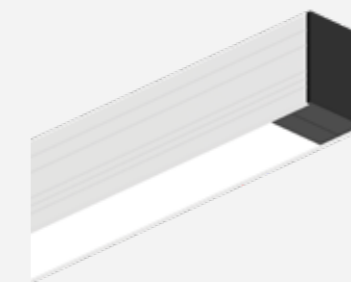

LINER collection

Cable sling
durable, look neat and easy installation

2 colors led light source

Aluminium length up to 6m
premium looks
without border

Modern style
with frosted acrylic &
grill panel option

Front Cover Type

Light Color

Body Color

White