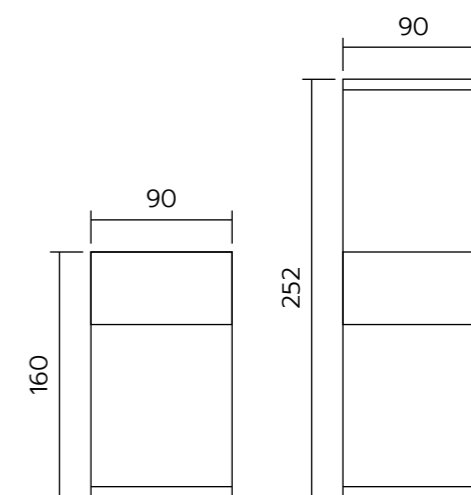

Light source : LED

Light Color : Daylight, Warm white

Dimension : 251 x 260 x 302 mm Wall lamp

251 x 251 x 312.5 mm Gate lamp

251 x 251 x 919 mm Bollard

Solar Aston

Product type: Solar cell Wall lamp / Gate lamp / Bollard

LUX-06

Product type : Wall lamp
Material : Aluminum, PC
Dimension : 90 X 145 X 160 mm
Light source : LED E27 X 1

LUX-08

Product type : Wall lamp
Material : Aluminum, PMMA
Dimension : 250 X 105 X 125 mm
Light source : LED E27 X 1

LUX-05

Product type : Wall lamp
Material : Aluminum, PMMA
Dimension : 90 X 150 X 200 mm
Light source : LED E27 X 1
Dimension : 90 X 150 X 310 mm
Light source : LED E27 X 2

LUX-07

Product type : Wall lamp
Material : Aluminum, PC
Dimension : 90 X 150 X 160 mm
Light source : LED E27 X 1
Dimension : 90 X 150 X 252 mm
Light source : LED E27 X 2

DIMENSION : 98 X 98 X 35 mm

● BLACK

● METALLIC DARK GRAY

A2

INTERIOR DOWNLIGHT

MATERIAL : ALUMINUM DIE CASTING

LIGHT SOURCE : MR16

DIMENSION : 95 X 95 X 30 mm