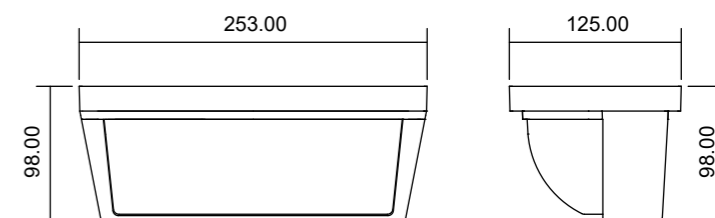

EXTERIOR WALL LIGHT

MATERIAL : ALUMINUM DIE CASTING
LIGHT SOURCE : E27

- BLACK
- METALLIC DARK GRAY

EXTERIOR WALL LIGHT

MATERIAL : ALUMINUM DIE CASTING
LIGHT SOURCE : E27

- BLACK
- METALLIC DARK GRAY