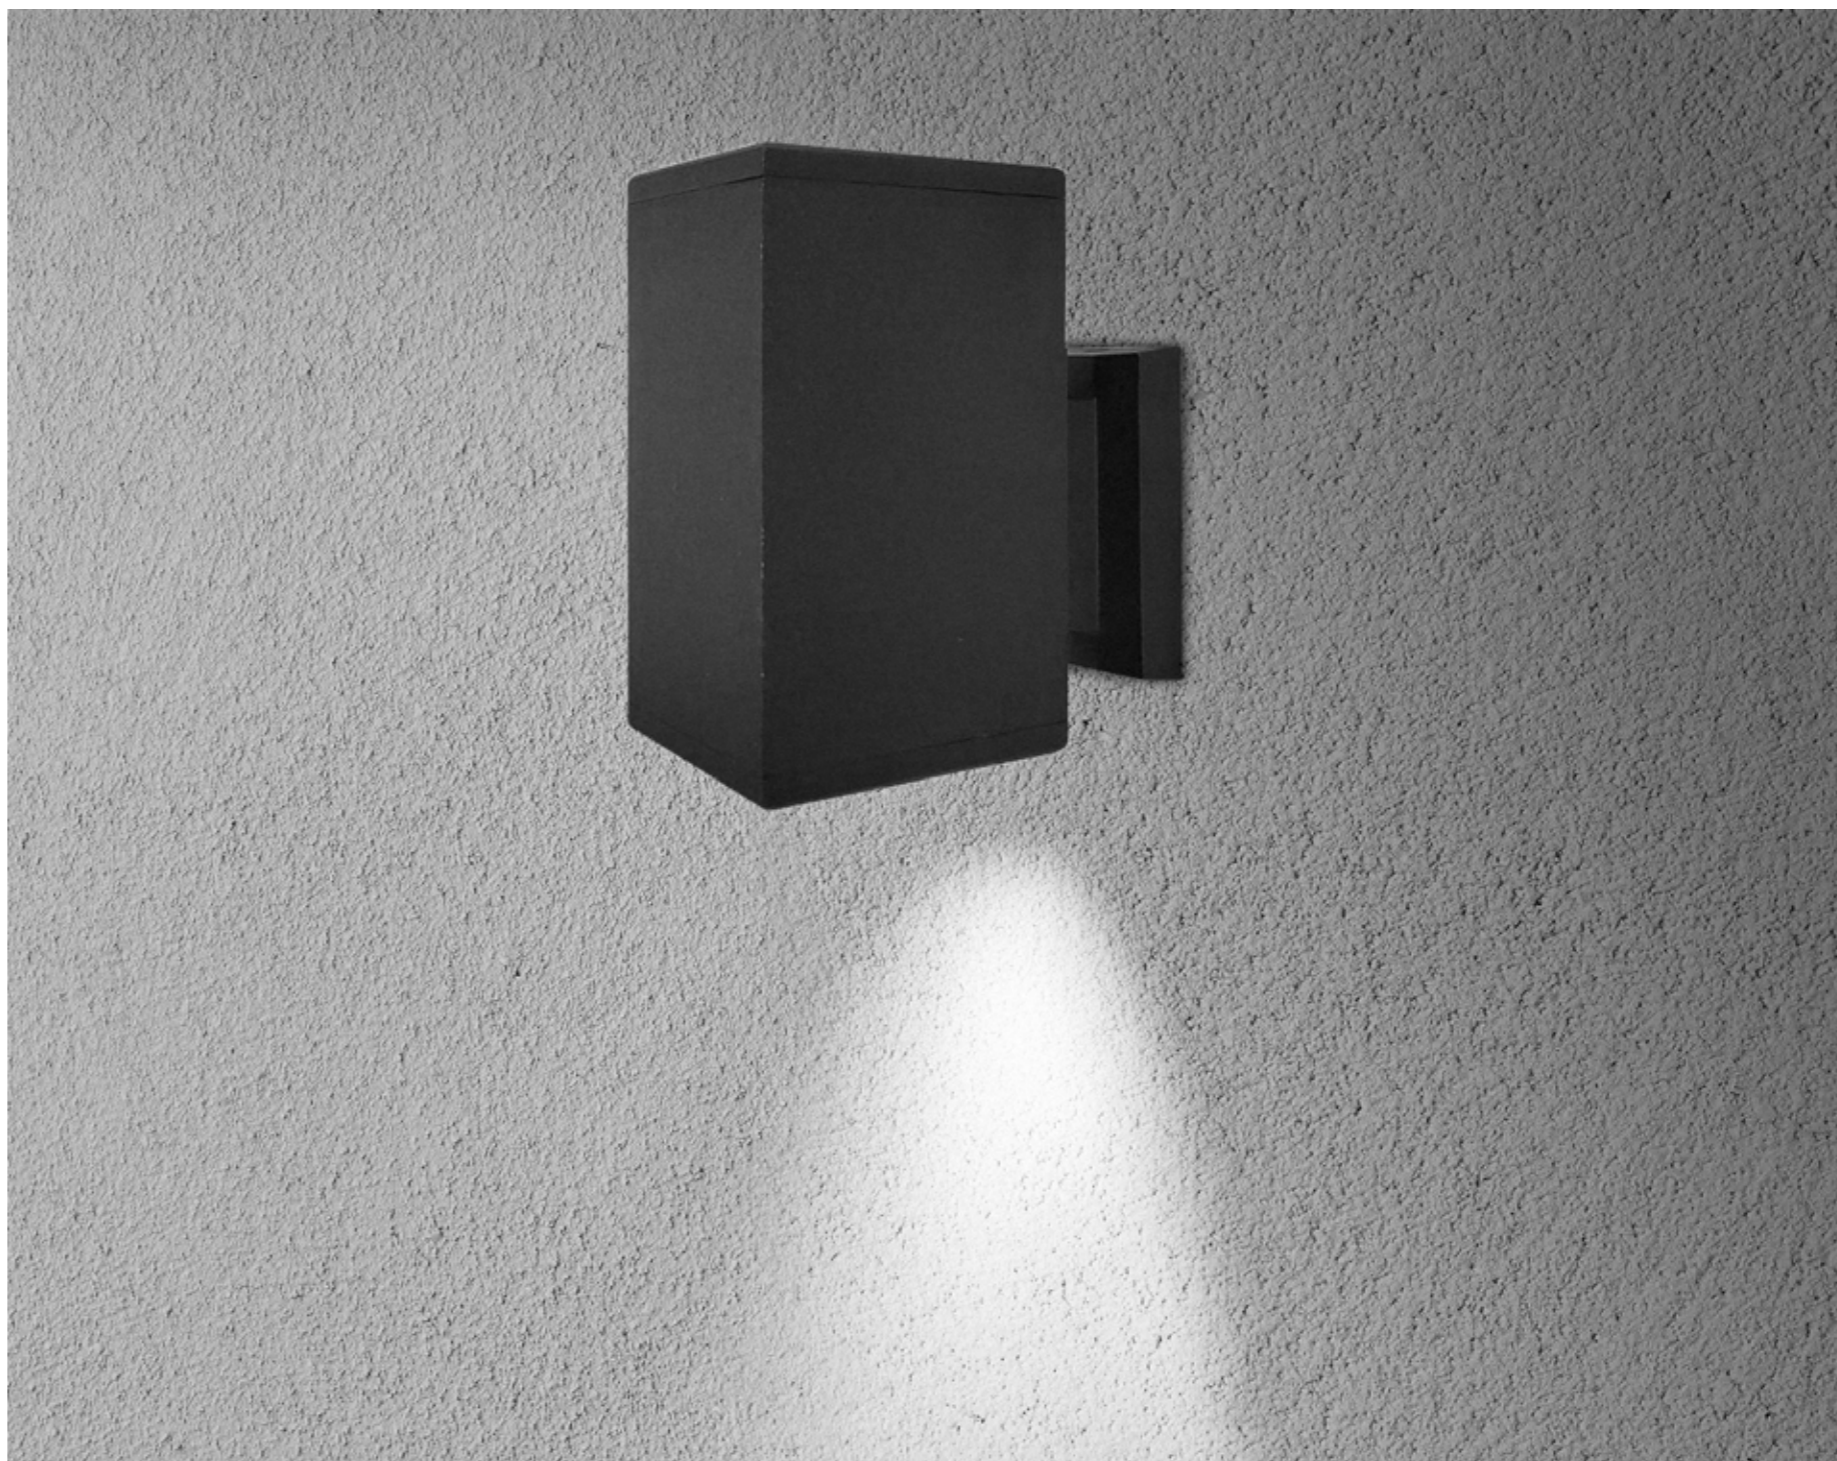

LUX-06

Product type : Wall lamp
Material : Aluminum, PC
Dimension : 90 X 145 X 160 mm
Light source : LED E27 X 1