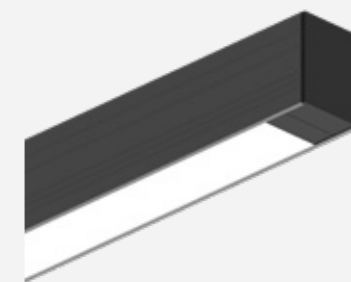

Body Color

Black