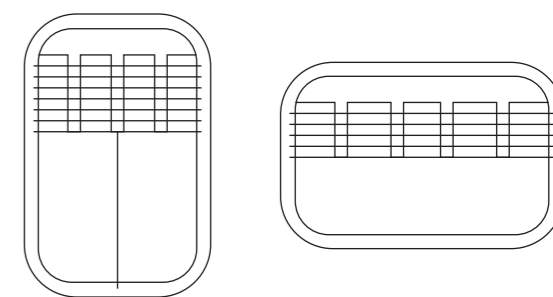

EXTERIOR WALL LIGHT

MATERIAL : ALUMINUM DIE CASTING
LIGHT SOURCE : E27

- BLACK
- METALLIC DARK GRAY

STAR

COLLECTION

EXTERIOR WALL LIGHT

MATERIAL : ALUMINUM DIE CASTING

LIGHT SOURCE : E27

- BLACK
- METALLIC DARK GRAY

LUX-03

Product type : Wall lamp
Material : Aluminum, PMMA
Light source : LED E27 X 1

LUX-04

Product type : Wall lamp
Material : Aluminum, PMMA
Dimension : 110 X 120 X 110 mm
Light source : LED E27 X 1