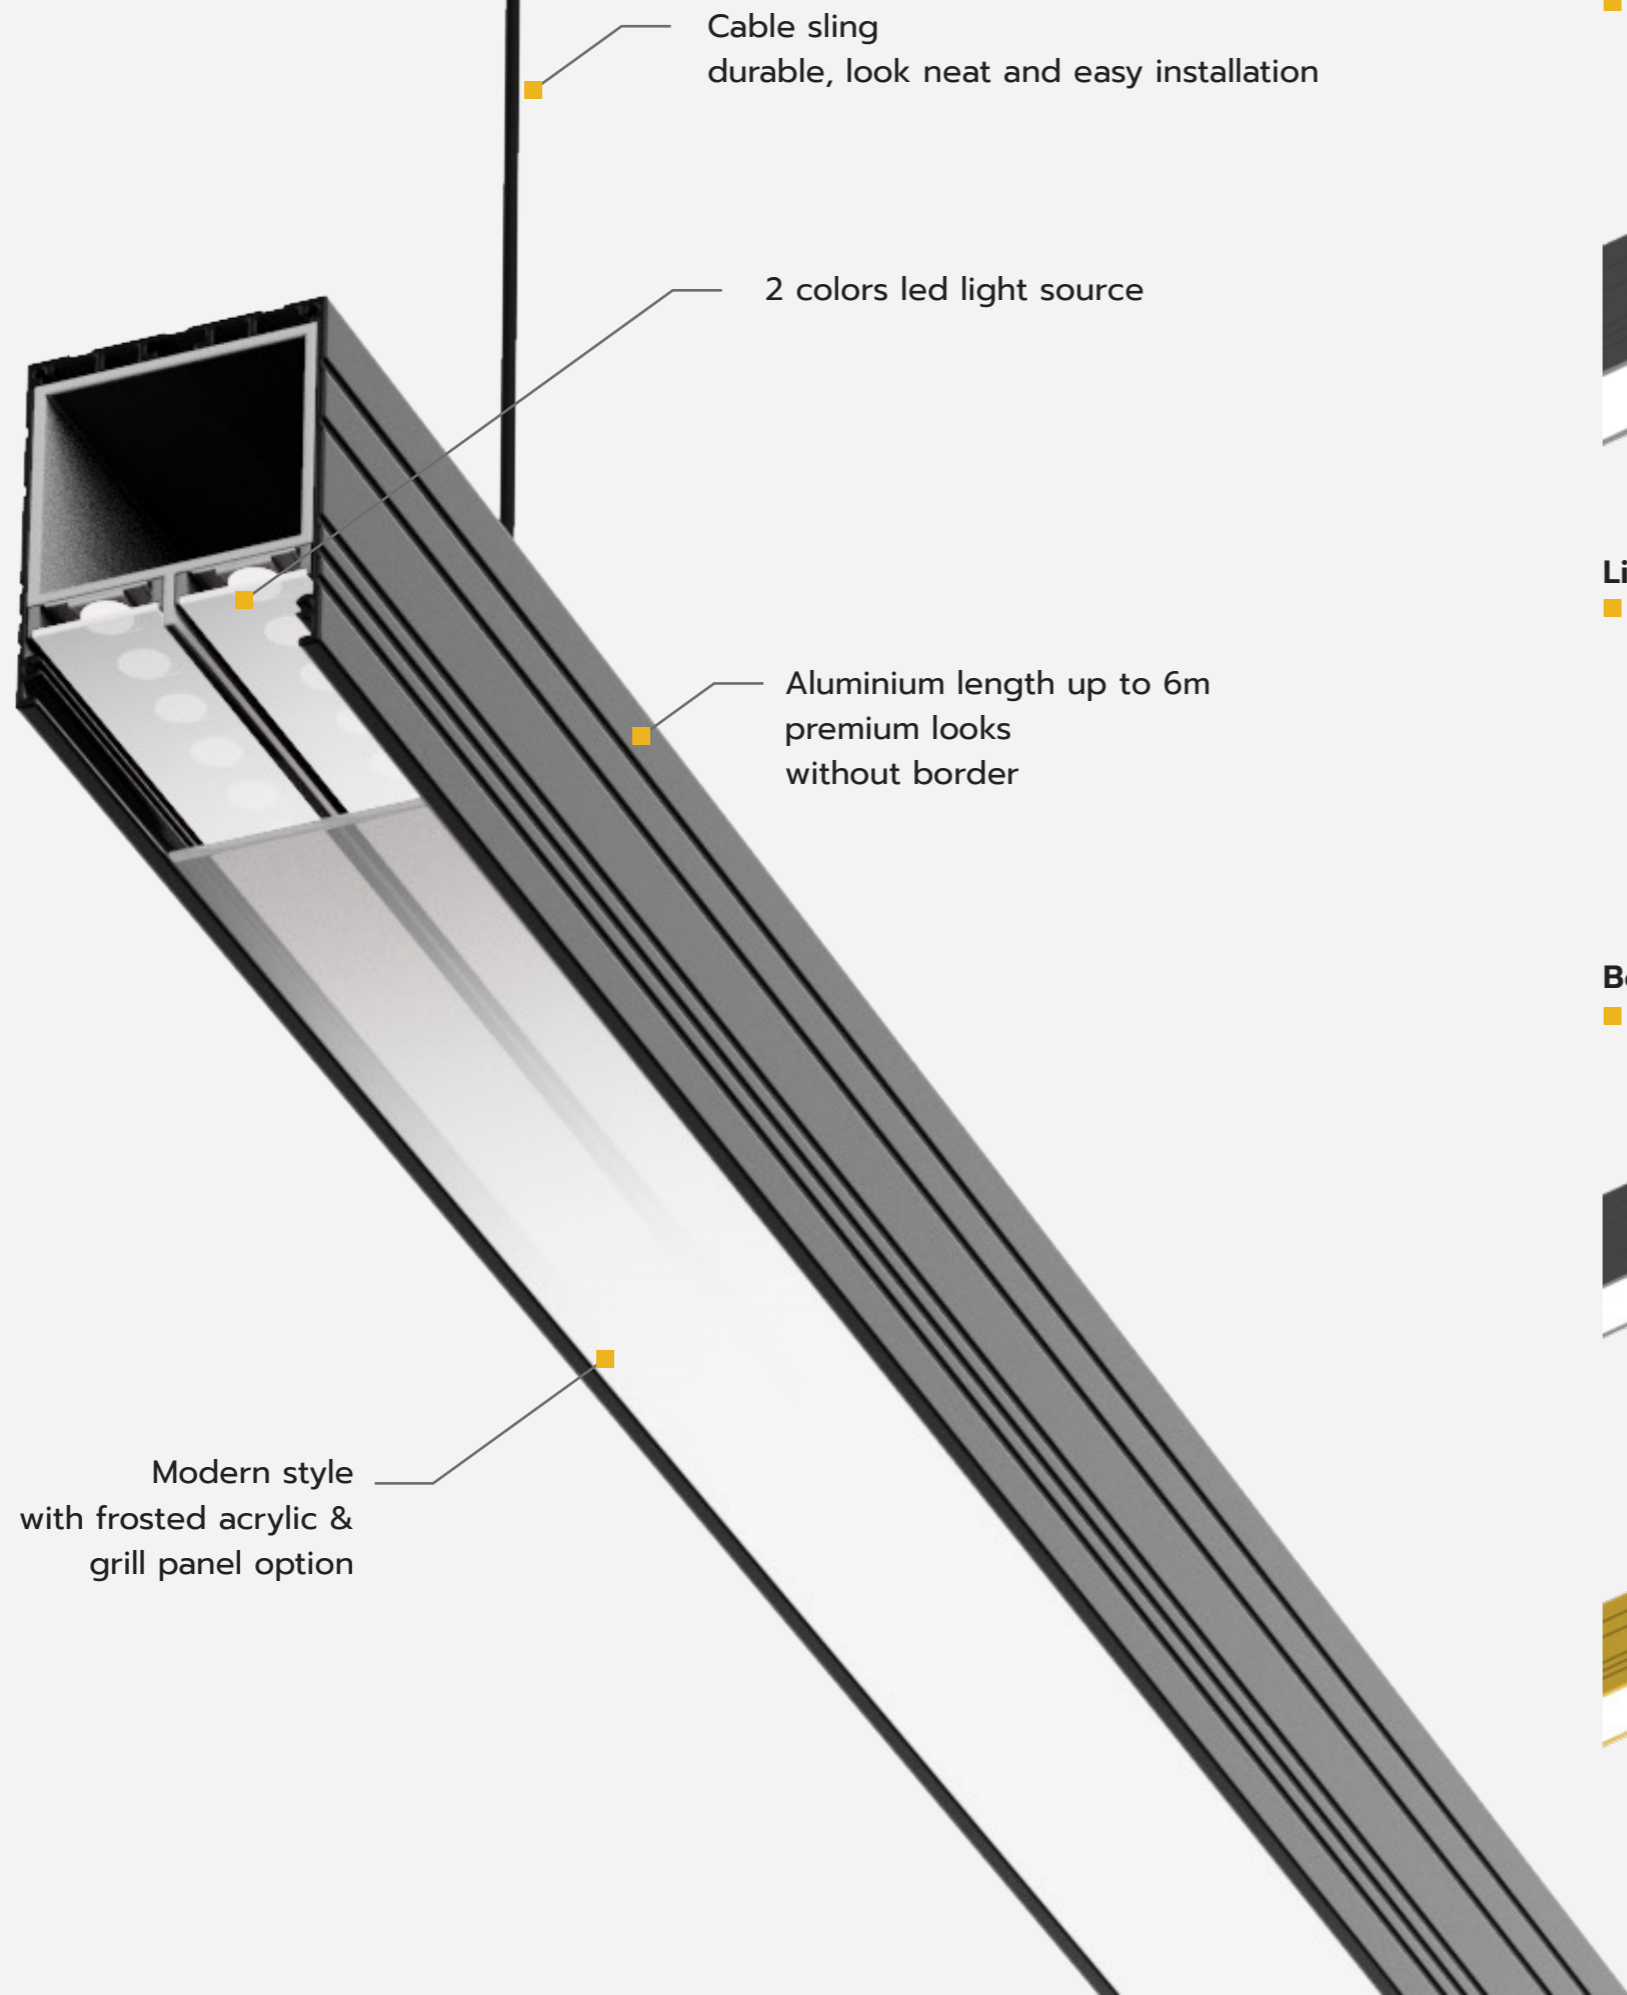

Product type: Wall lamp / Gate lamp / Pendant / Bollard

Color: White, Black

Material: Aluminium, ABS

Light source: LED GU10

Light Color : Daylight, Warm white

Linear lighting

■ Floor Lamp (S)

■ Pendant (L)

■ Wall / ceiling lamp (S)

■ Floor Lamp (L)

■ Pendant (S)

■ Optional :
Customize length
up to 6 m.

■ Wall / ceiling lamp (L)

LINER collection

Cable sling
durable, look neat and easy installation

2 colors led light source

LINER Rectangula

LINER Floor lamp

LINER Wall lamp

H : 68 cm

H : 128 cm

LINER for office space

custom length ceiling lamp

wall decoration lamp

Light source : LED

Light Color : Daylight, Warm white

Dimension : 251 x 260 x 302 mm Wall lamp

251 x 251 x 312.5 mm Gate lamp

251 x 251 x 919 mm Bollard

Solar Aston

Product type: Solar cell Wall lamp / Gate lamp / Bollard