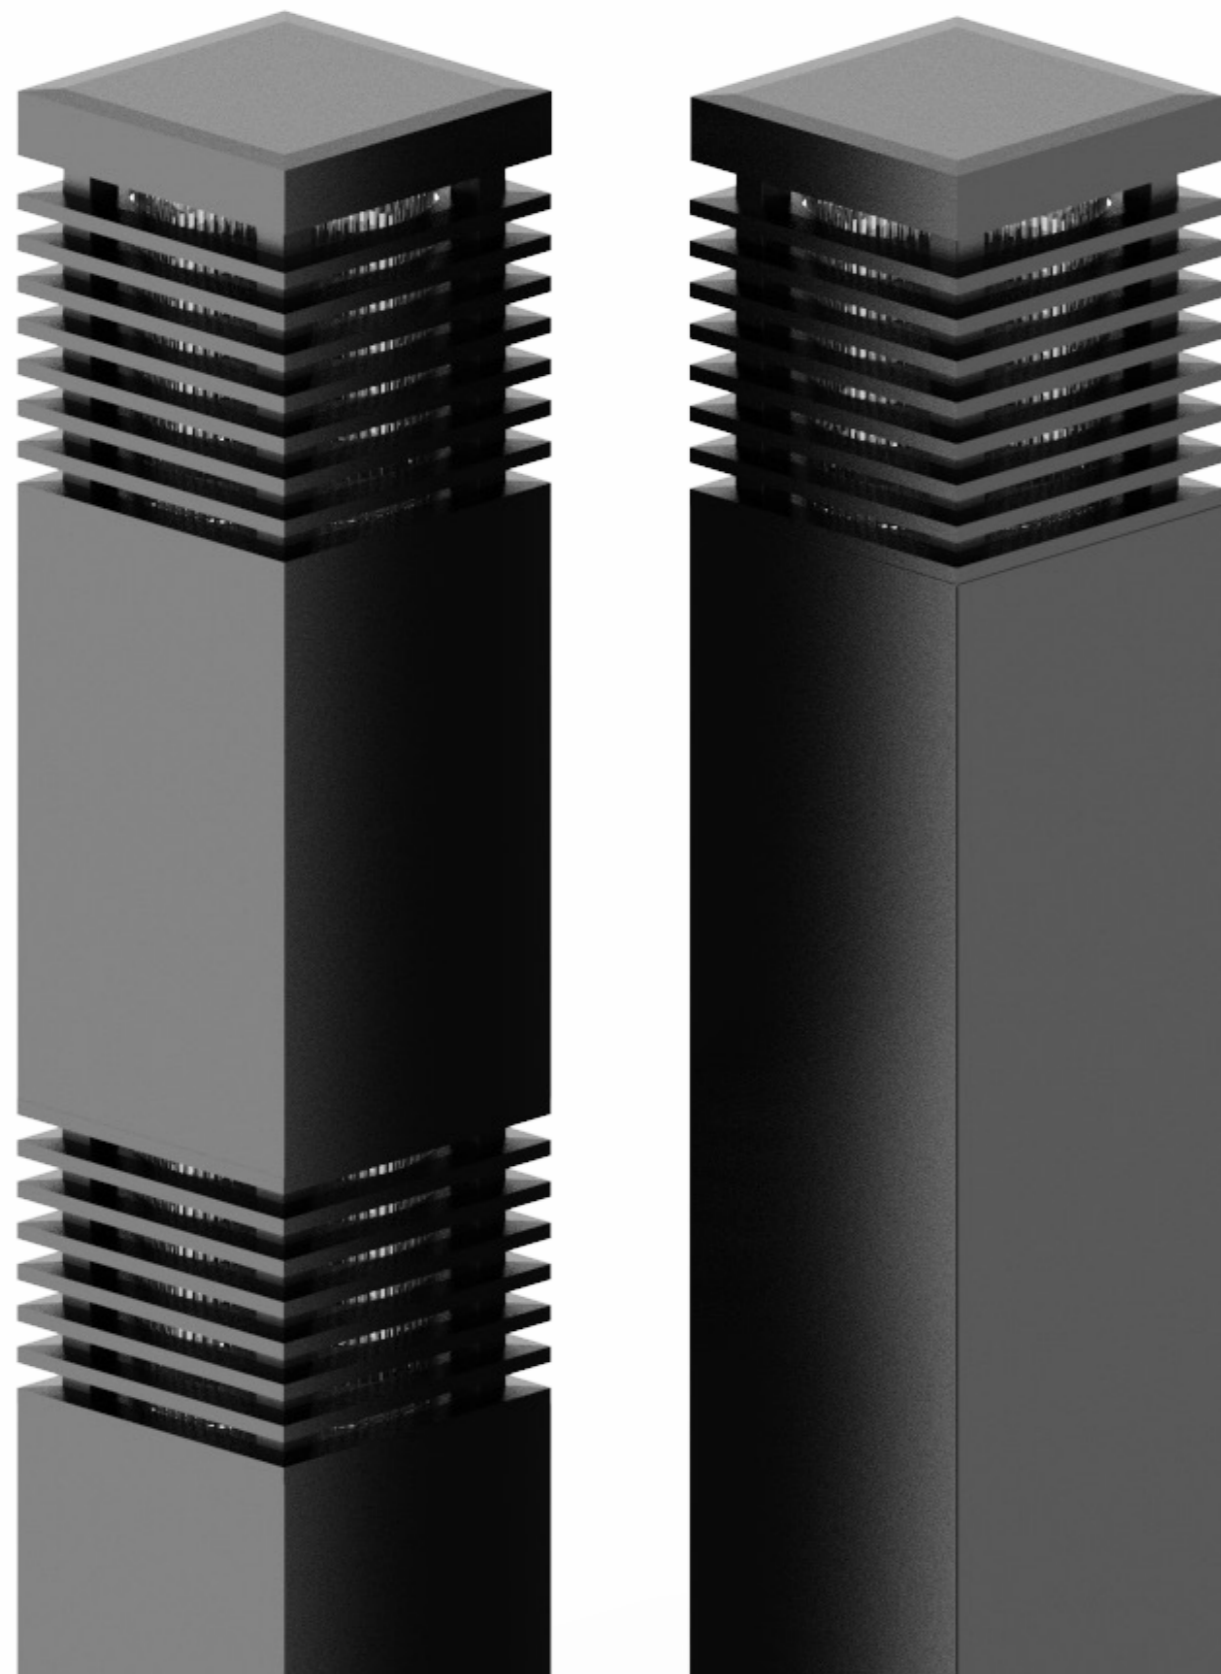

CONRAD

COLLECTION

EXTERIOR BOLLARD

MATERIAL : ALUMINUM DIE CASTING

LIGHT SOURCE : E27

- BLACK
- METALLIC DARK GRAY