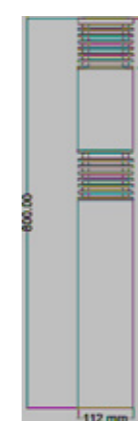

EXTERIOR BOLLARD

MATERIAL : ALUMINUM DIE CASTING

LIGHT SOURCE : E27

- BLACK
- METALLIC DARK GRAY

S I N G L E