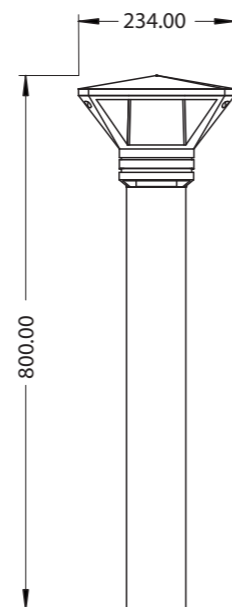

S - LOOF

COLLECTION

EXTERIOR WALL LIGHT

MATERIAL : ALUMINUM DIE CASTING
LIGHT SOURCE : E27

- BLACK
- METALLIC DARK GRAY

EXTERIOR BALLARD

MATERIAL : ALUMINUM DIE CASTING
LIGHT SOURCE : E27

- BLACK
- METALLIC DARK GRAY