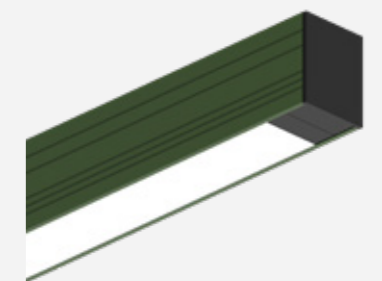

LINER collection

Cable sling
durable, look neat and easy installation

2 colors led light source

Aluminium length up to 6m
premium looks
without border

Modern style
with frosted acrylic &
grill panel option

Front Cover Type

Light Color

Body Color

Green