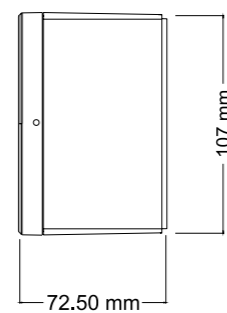

EXTERIOR WALL LIGHT

MATERIAL : ALUMINUM DIE CASTING

LIGHT SOURCE : E27

- BLACK
- METALLIC DARK GRAY