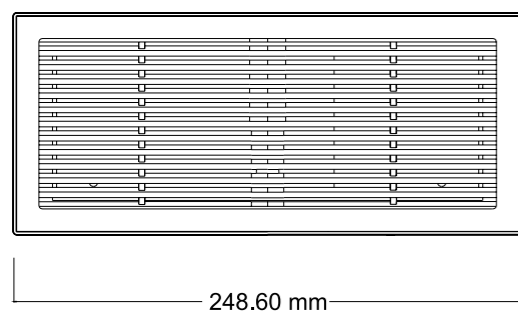

EXTERIOR WALL LIGHT

MATERIAL : ALUMINUM DIE CASTING

LIGHT SOURCE : E27

- BLACK
- METALLIC DARK GRAY