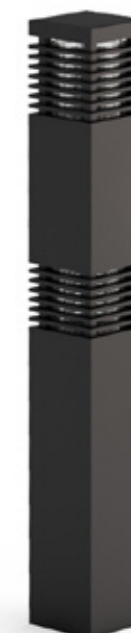

CONRAD

COLLECTION

EXTERIOR BOLLARD

MATERIAL : ALUMINUM DIE CASTING

LIGHT SOURCE : E27

- BLACK
- METALLIC DARK GRAY

D O U B L E