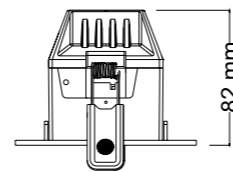

Series 5

INTERIOR DOWNLIGHT

MATERIAL : ALUMINUM DIE CASTING
LIGHT SOURCE : E27

- BLACK
- METALLIC DARK GRAY