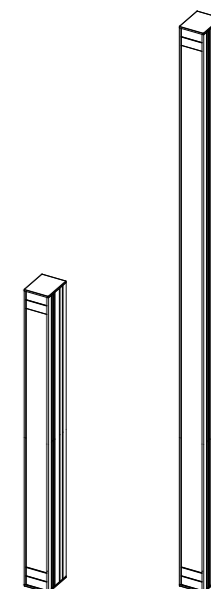

Aluminium length up to 6m
premium looks
without border

Modern style
with frosted acrylic &
grill panel option

Front Cover Type

Frosted Acrylic

Transparent Grill

Light Color

Daylight

Warm white

LINER Rectangula

LINER Floor lamp

LINER Wall lamp

H : 68 cm

H : 128 cm

LINER for office space

custom length ceiling lamp

wall decoration lamp

Light source : LED

Light Color : Daylight, Warm white

Dimension : 251 x 260 x 302 mm Wall lamp

251 x 251 x 312.5 mm Gate lamp

251 x 251 x 919 mm Bollard

Solar Aston

Product type: Solar cell Wall lamp / Gate lamp / Bollard

Color: Black, Metallic dark grey, White, Red, Yellow

Material: Aluminium, ABS

Light source: LED

Light Color : Daylight, Warm white

Dimension : 144 x 144 x x 310 mm (gate lamp)

193.5 x 235 x 310 mm (Wall lamp)