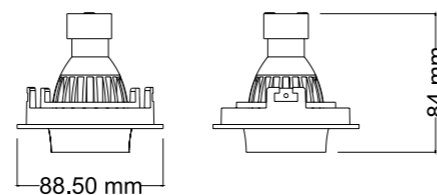

INTERIOR DOWNLIGHT

MATERIAL : ALUMINUM DIE CASTING
LIGHT SOURCE : E27

- BLACK
- METALLIC DARK GRAY