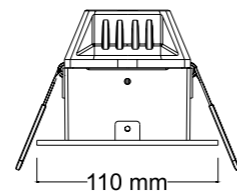

Series 5

INTERIOR DOWNLIGHT

MATERIAL : ALUMINUM DIE CASTING
LIGHT SOURCE : E27

- BLACK
- METALLIC DARK GRAY